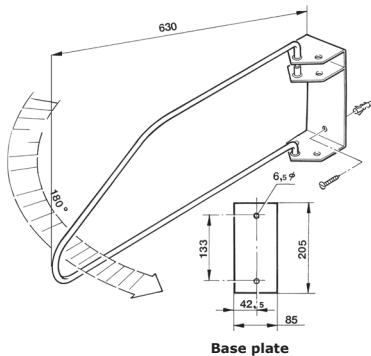

Wall System AW421

AW4211 AW4213

AW4212 with left stop AW4212 with right stop

Base plate

Base plate

- AW4211** Wall system for 1 article of clothing
- AW4213** Wall system for 3 articles of clothing

- AW4212R** Wall system for 2 articles of clothing *with right stop*
- AW4212L** Wall system for 2 articles of clothing *with left stop*

AW421 – Storage System for X-Ray Protective Clothing

The wall system with top marks for user-friendliness and storage space.

Up to three swivelling chrome bars offer you a range of operation of up to 180°. In order to create space in the room, a maximum of two bars can be folded to one side. The systems AW4212R (right) and AW4212L (left) differ in the side of the stop position. In the case of the system AW4213 for three aprons, the bars have to be spread to the right and the left side.

The base plate is painted in medico-white (RAL 9002), the swivel bars are chromeplated.

Technical Data

	AW4211	AW4212R	AW4212L	AW4213
Weight	1.2 kg	1.7 kg	1.7 kg	2.2 kg
Max. Load	12 kg	24 kg	24 kg	36 kg
Hanging Capacity	1*	2*	2*	3*
Dimensions (base plate)	205 x 85 mm	205 x 85 mm	205 x 85 mm	205 x 85 mm
Projection (swivel bar)	630 mm	630 mm	630 mm	630 mm
Colour	medico-white (RAL 9002)	medico-white (RAL 9002)	medico-white (RAL 9002)	medico-white (RAL 9002)