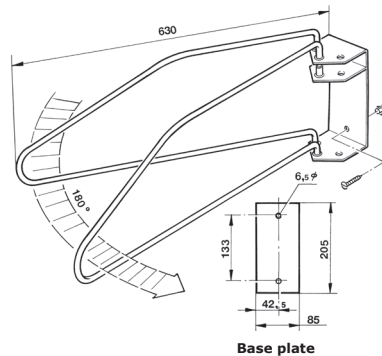

Wall System AW421

AW4211 AW4213

AW4212 with left stop AW4212 with right stop

Base plate

Base plate

- AW4211** Wall system for 1 article of clothing
- AW4213** Wall system for 3 articles of clothing

- AW4212R** Wall system for 2 articles of clothing *with right stop*
- AW4212L** Wall system for 2 articles of clothing *with left stop*

AW421 – Storage System for X-Ray Protective Clothing

The wall system with top marks for user-friendliness and storage space.

Up to three swivelling chrome bars offer you a range of operation of up to 180°. In order to create space in the room, a maximum of two bars can be folded to one side. The systems AW4212R (right) and AW4212L (left) differ in the side of the stop position. In the case of the system AW4213 for three aprons, the bars have to be spread to the right and the left side.

The base plate is painted in medico-white (RAL 9002), the swivel bars are chromeplated.

Technical Data

	AW4211	AW4212R	AW4212L	AW4213
Weight	1.2 kg	1.7 kg	1.7 kg	2.2 kg
Max. Load	12 kg	24 kg	24 kg	36 kg
Hanging Capacity	1*	2*	2*	3*
Dimensions (base plate)	205 x 85 mm	205 x 85 mm	205 x 85 mm	205 x 85 mm
Projection (swivel bar)	630 mm	630 mm	630 mm	630 mm
Colour	medico-white (RAL 9002)	medico-white (RAL 9002)	medico-white (RAL 9002)	medico-white (RAL 9002)