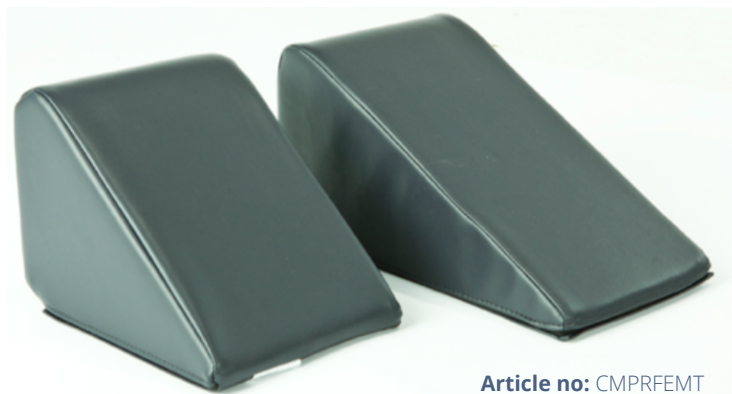

PLASTER CUSHIONS

CM ProLine

Article no: CMPRFEMT

Article no: CMPRFEMT25

PRODUKTBESKRIVNING

Plaster cushions are manufactured with a core of massive sensaten. The cover is made of artificial leather.

The cushions have good stability and can be used for plastering the lower legs.

- **STABLE**
- **EASY TO CLEAN**

Article no: CMPRFEMT25

Size: 25x18x17 cm

Cover: Artificial leather

Core: Sensaten foam

Article no: CMPRFEMT

Size: 38x18x17 cm

Cover: Artificial leather